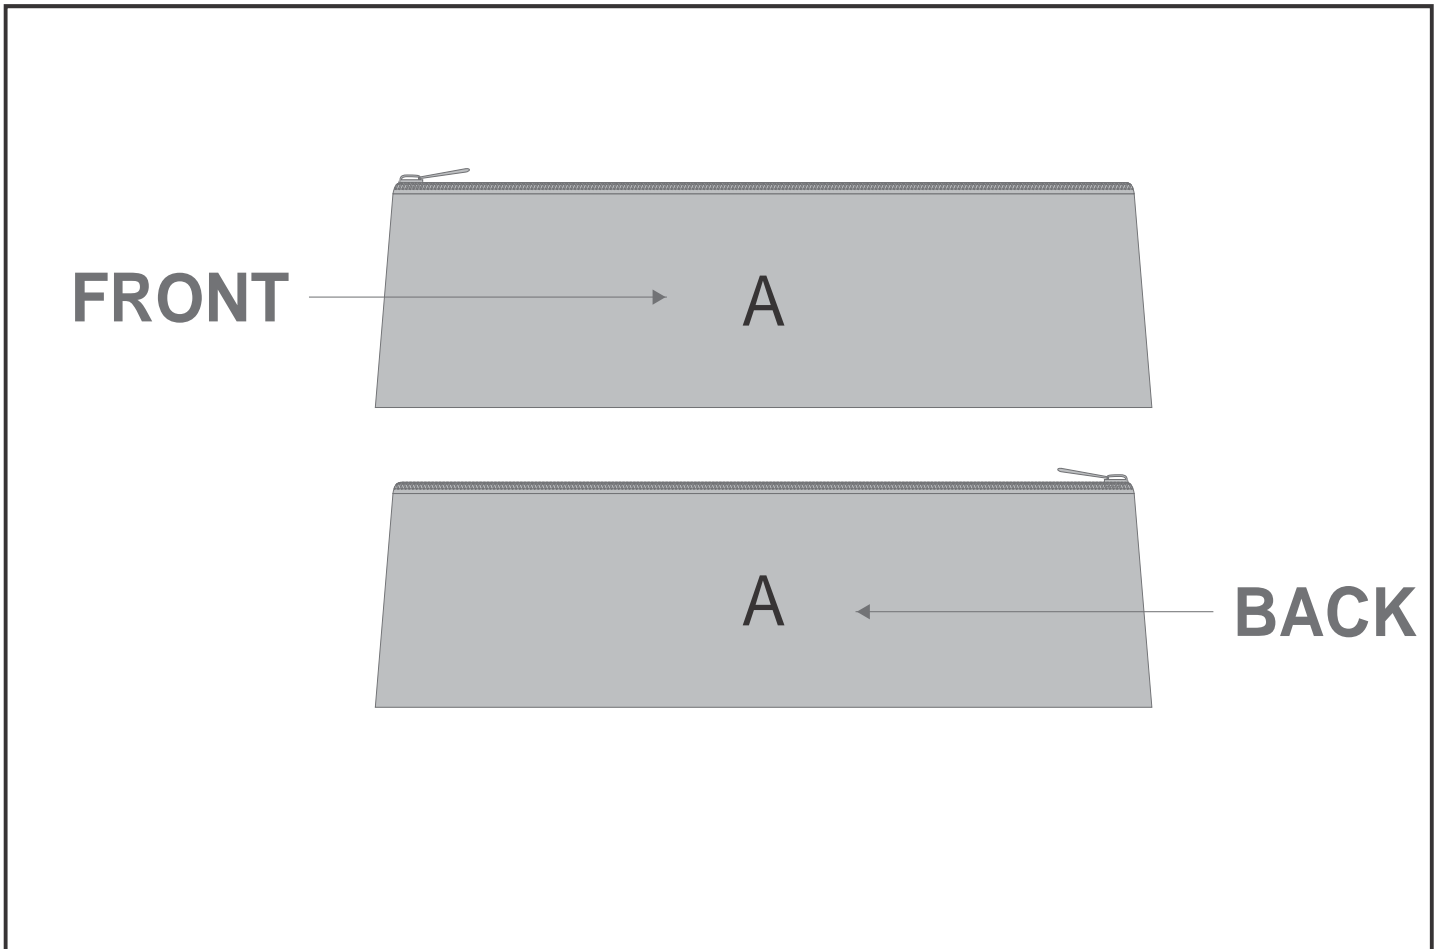

SC-HP-3-G

Hoppla Scrawl Pencil Case

Need to know:

- Includes 1-Position Sublimation (setup fees apply)
- Please Note: We cannot guarantee 100% logo Alignment on all Brandable Panels.

Branding Options:

Position	Branding Method (Branding Code)	No. of Colours	Dimension
A	Custom Sublimation A (CPSUB-A)	Full Colour	362mm wide x 204mm high